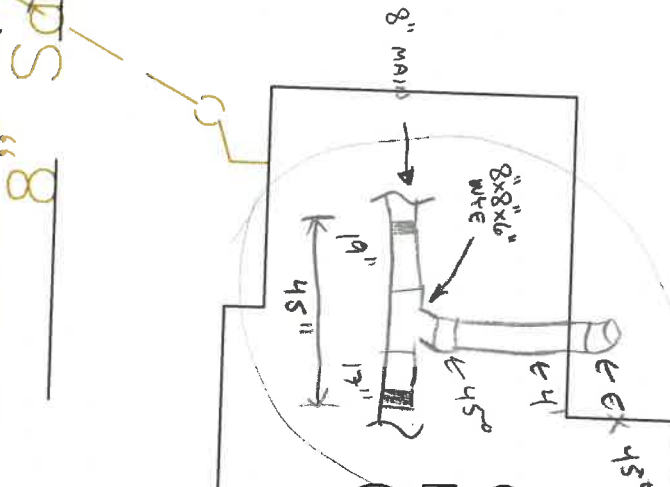

DATE: 5/20/14

INSTALLED BY: VERNON NUGEL, INC.
INSPECTED BY: MARTY CROSSLAND

838

856

UPS
8"

EAST
GRACEWAY DRIVE

856 E. GRACEWAY